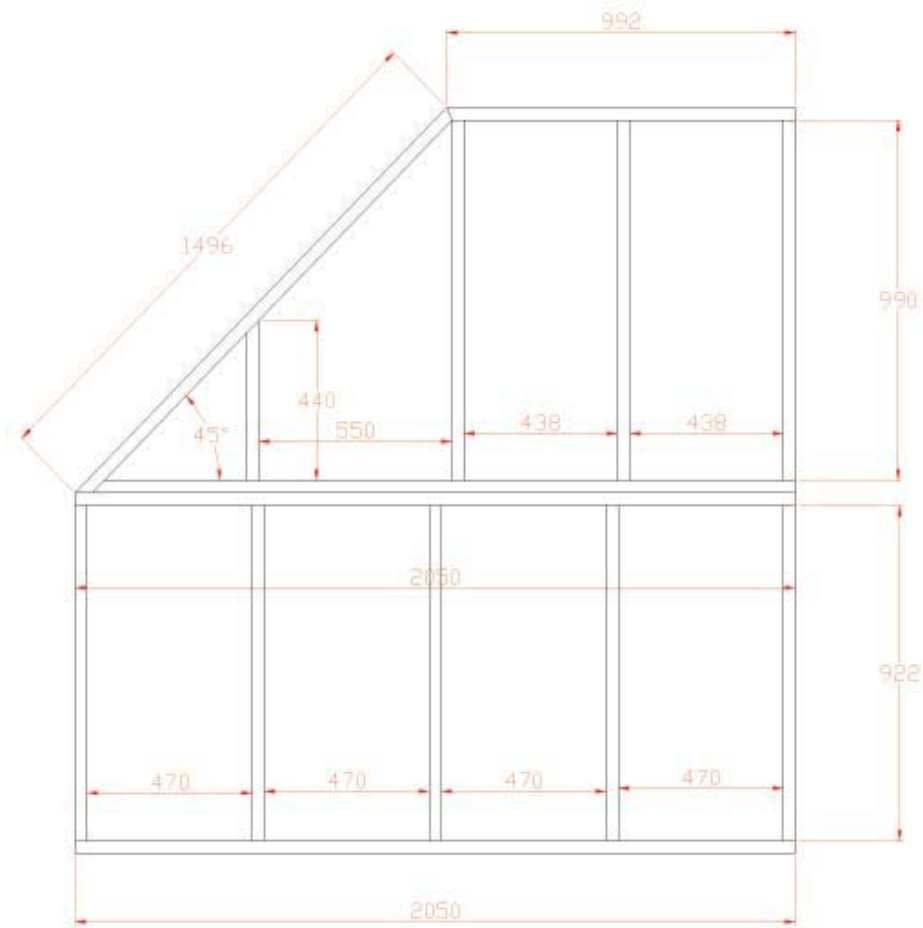

Shire Corner Summer House & Shed 7ft x 7ft
Footprint Diagram

Please scroll Down for the Footprint Information on the 8ft x 8ft Corner Summer House & Shed

Shire Corner Summer House 8ft x 8ft Footprint Diagram

8x8 HAMPTON CORNER SUMMERHOUSE AND CORNER SHED

SIZE 2248X2248

All drawings copyright © Dagless Limited trading as Shire