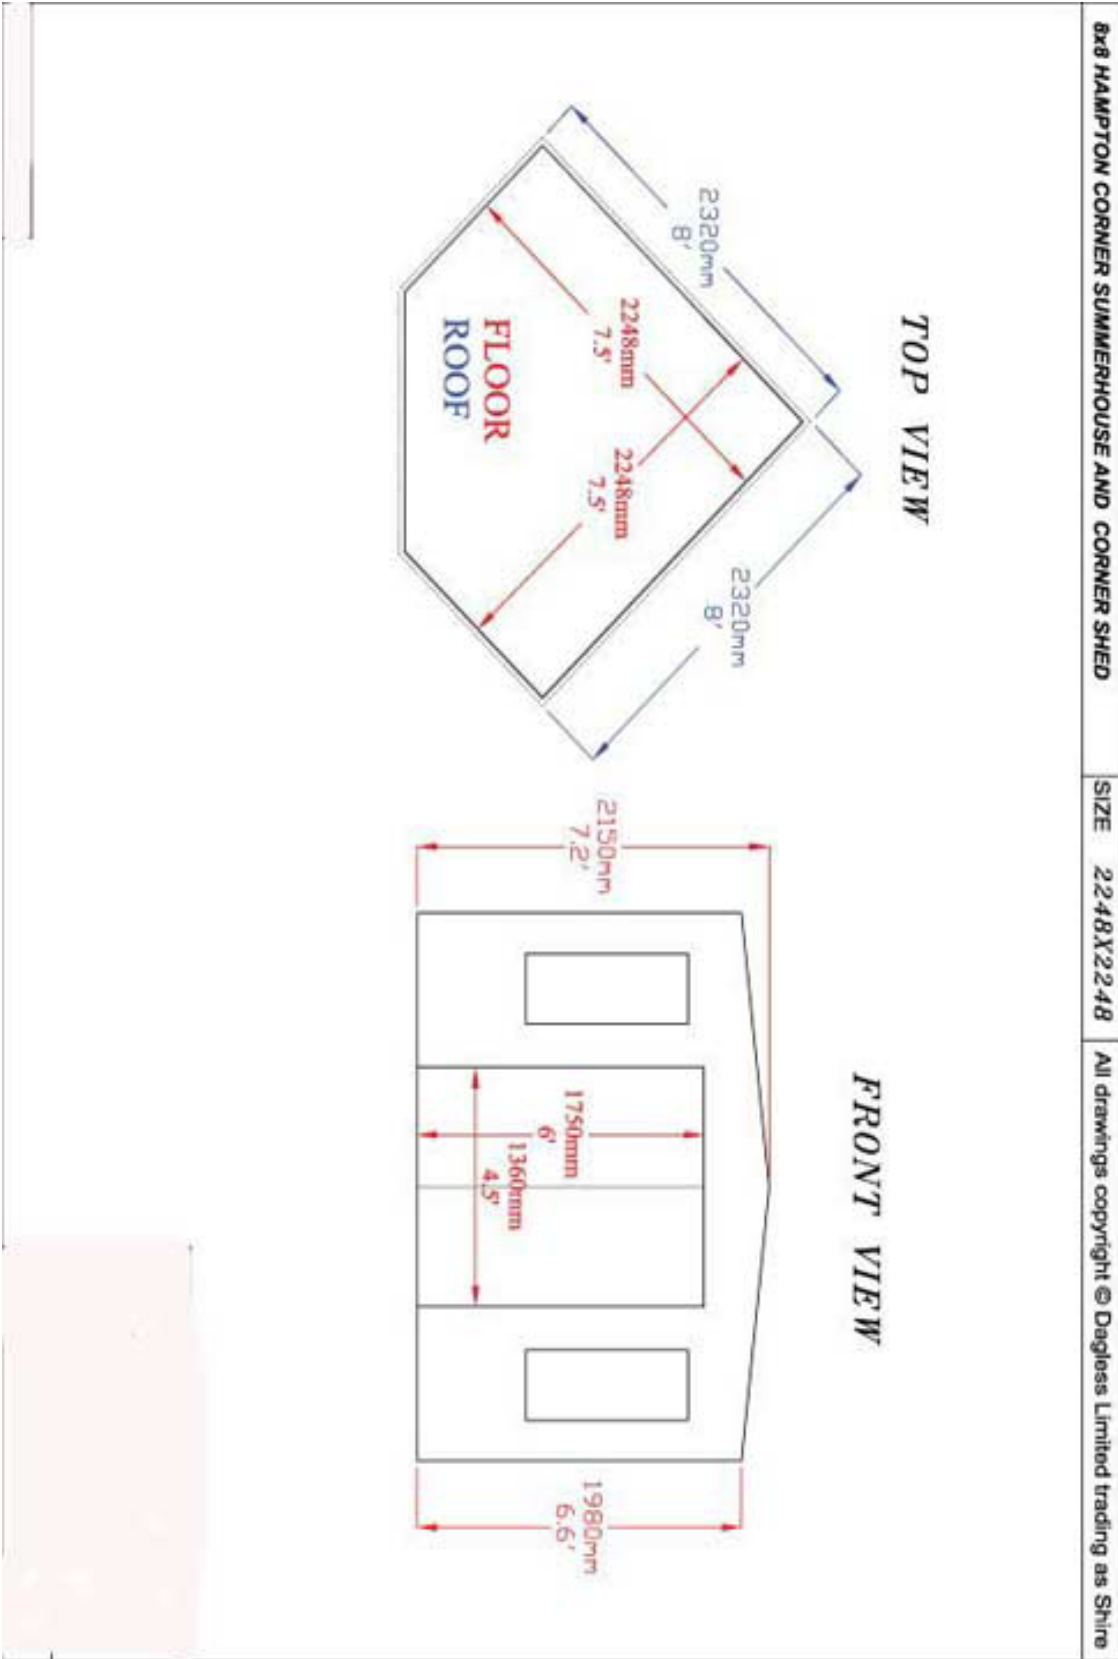

Shire Corner Summer House & Shed 7ft x 7ft
Footprint Diagram

Please scroll Down for the Footprint Information on the 8ft x 8ft Corner Summer House & Shed

Shire Corner Summer House 8ft x 8ft Footprint Diagram

8x8 HAMPTON CORNER SUMMERHOUSE AND CORNER SHED

SIZE 2248X2248

All drawings copyright © Dagless Limited trading as Shire