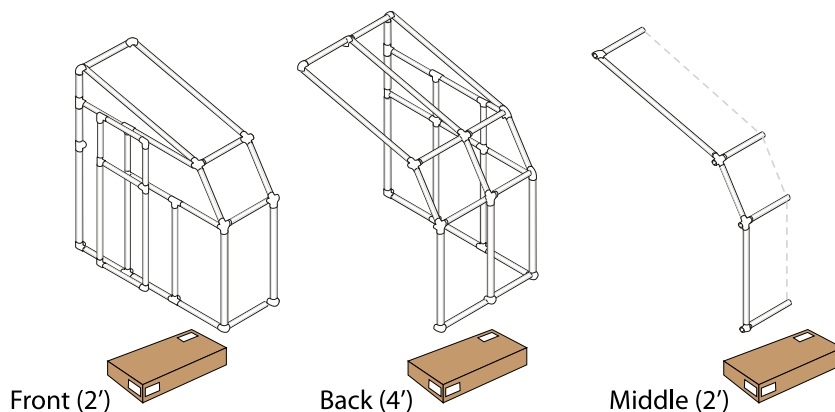

Multifunctional: lifestyle and grow your own garden

- Expands your house with an instant patio
- Hinged side door, and roof vent for air circulation
- Clear as glass 3mm translucent acrylic side panels
- Virtually unbreakable 4mm TwinWall Polycarbonate roof
- Glazing panels and white Resin frame are 100% protected from harmful solar UV rays
- Thick Resin frame improves insulation and durability
- Blocks UV rays to protect inner equipment
- Additional accessories available
- **Modular system - Extension unit creates a variety of large sizes**

Trellising Kit Pro

Drip Irrigation Kit

Hanging & Anchoring Kit

Two Tier Staging

Automatic Roof Vent Opener

Roof Vent (White)

Series	6'x6'	6'x8'	6'x10'	6'x12'	6'x14'
Length	197cm / 6'5"	259cm / 8'6"	321cm / 10'7"	383cm / 12'8"	445cm / 14'8"
Width	195cm / 6'5"	195cm / 6'5"	195cm / 6'5"	195cm / 6'5"	195cm / 6'5"
Height	242cm / 7'11"	242cm / 7'11"	242cm / 7'11"	242cm / 7'11"	242cm / 7'11"
Door height	170cm / 5'7"	170cm / 5'7"	170cm / 5'7"	170cm / 5'7"	170cm / 5'7"
Door width	58cm / 1'11"	58cm / 1'11"	58cm / 1'11"	58cm / 1'11"	58cm / 1'11"
Weight	96kg / 211lbs	110kg / 242lbs	124kg / 273lbs	138kg / 304lbs	152kg / 335lbs
Modules	Front (2') Back (4')	6'x6' + Middle (2')	6'x6' + 2 Middles (2')	6'x6' + 3 Middles (2')	6'x6' + 4 Middles (2')

Approx. dimensions. Unless a different definition is written, all products dimensions are the product's maximal dimensions.