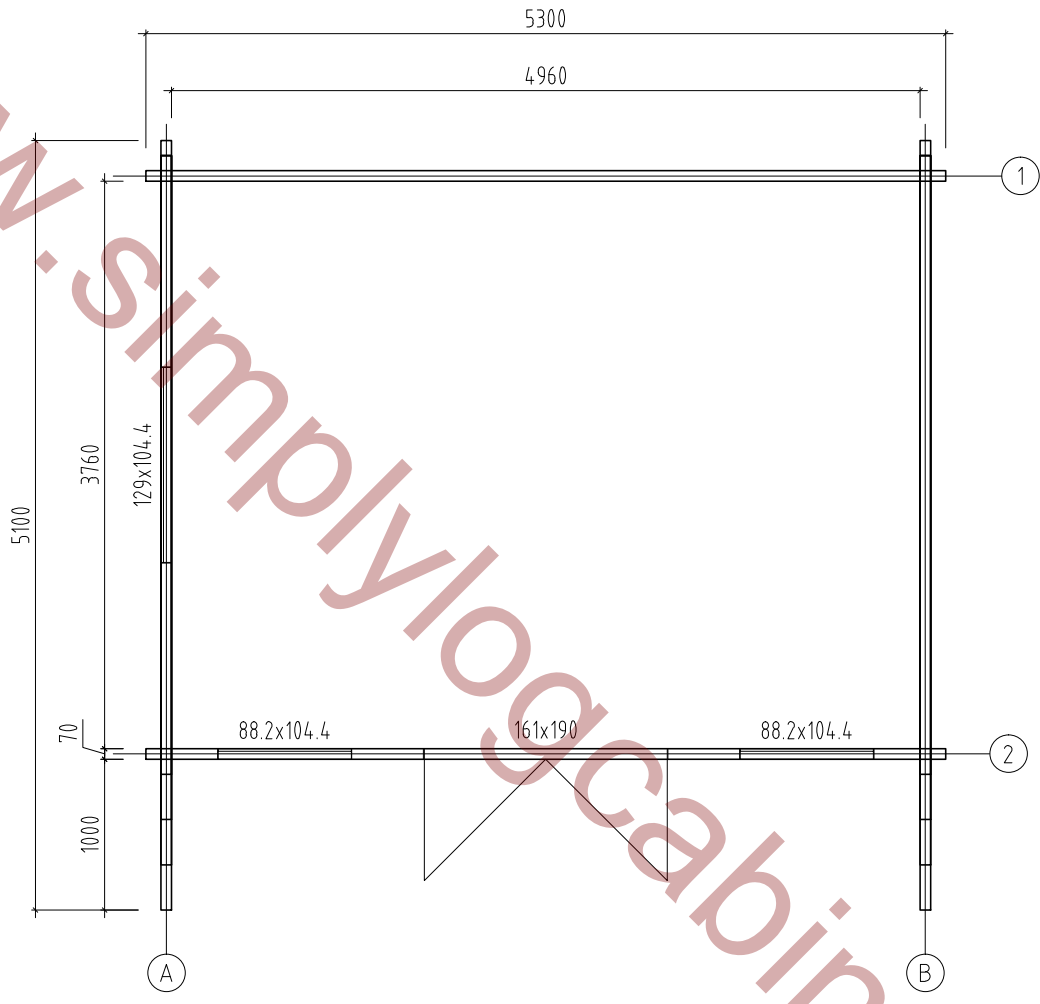

www.Simplifylogcabins.co.uk