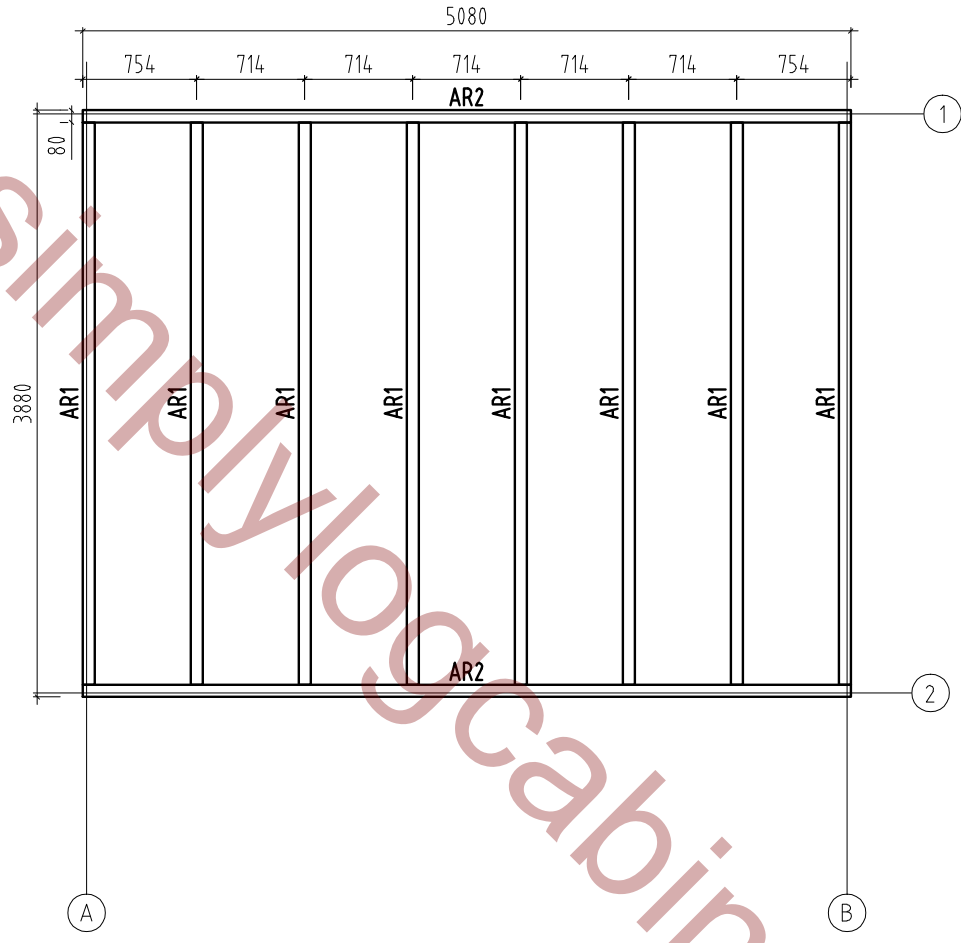

www.simplyloftcabins.co.uk