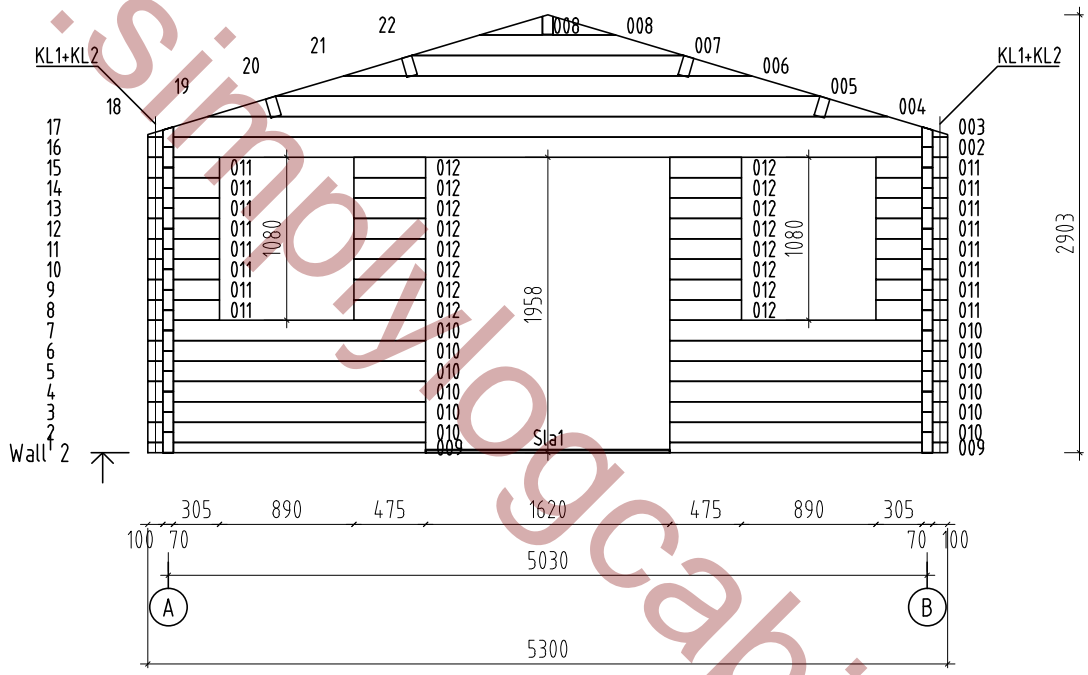

www.sibylorcabins.co.uk