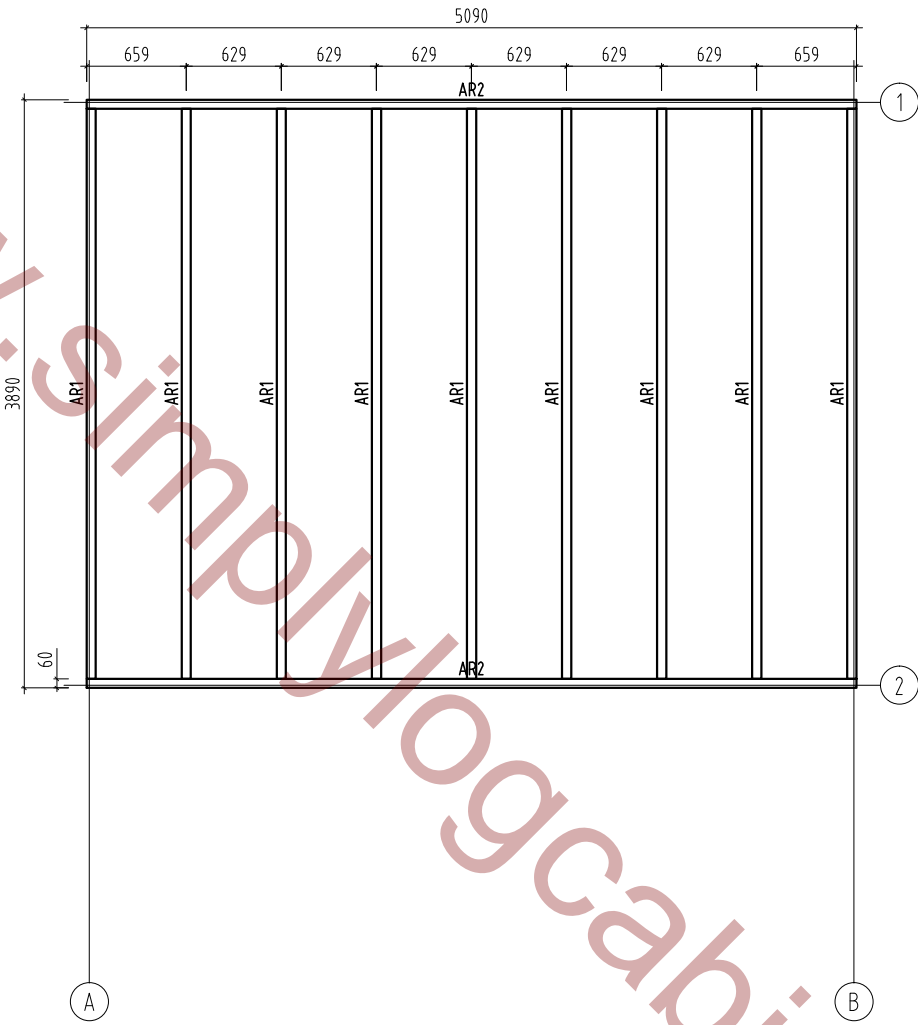

www.simplifylogcabins.co.uk