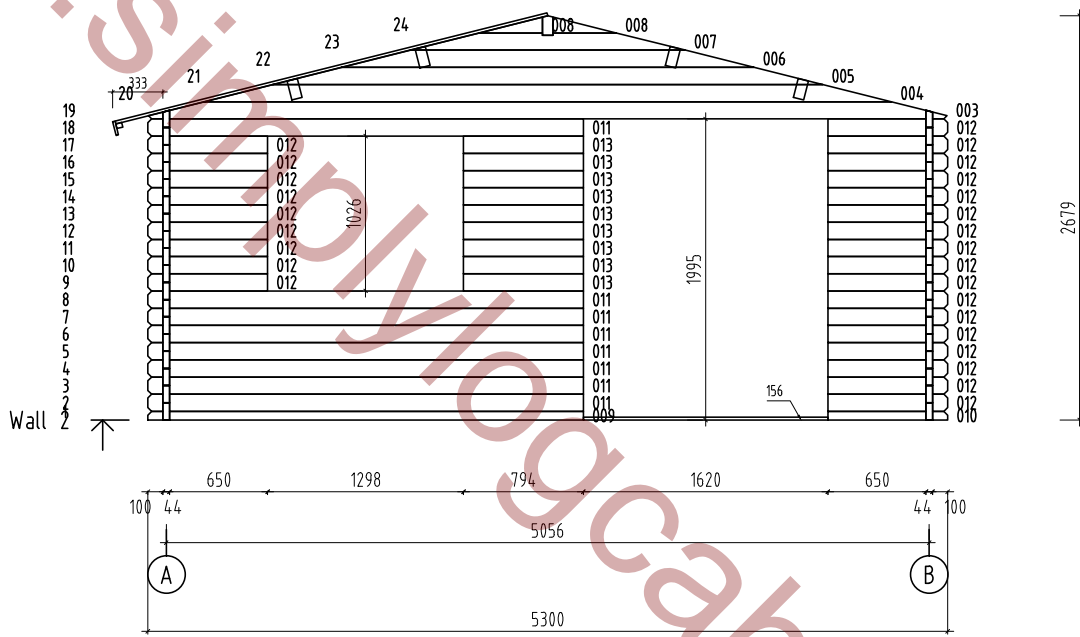

www.simplicitycabins.co.uk