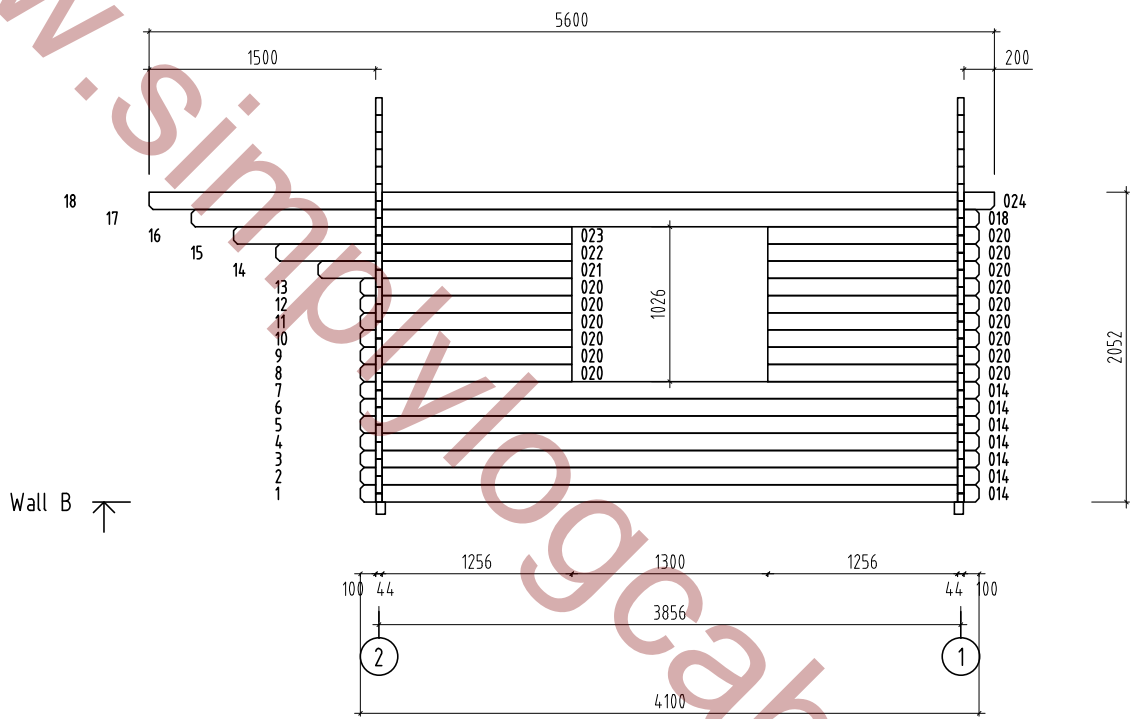

www.simplerlogcabins.co.uk