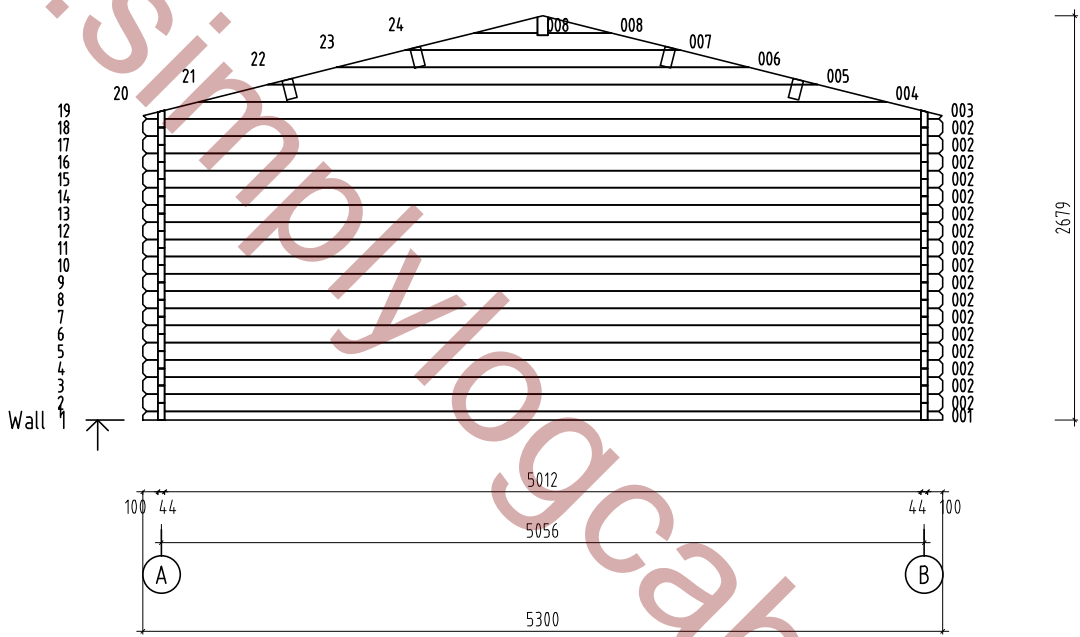

www.Simplelogcabins.co.uk