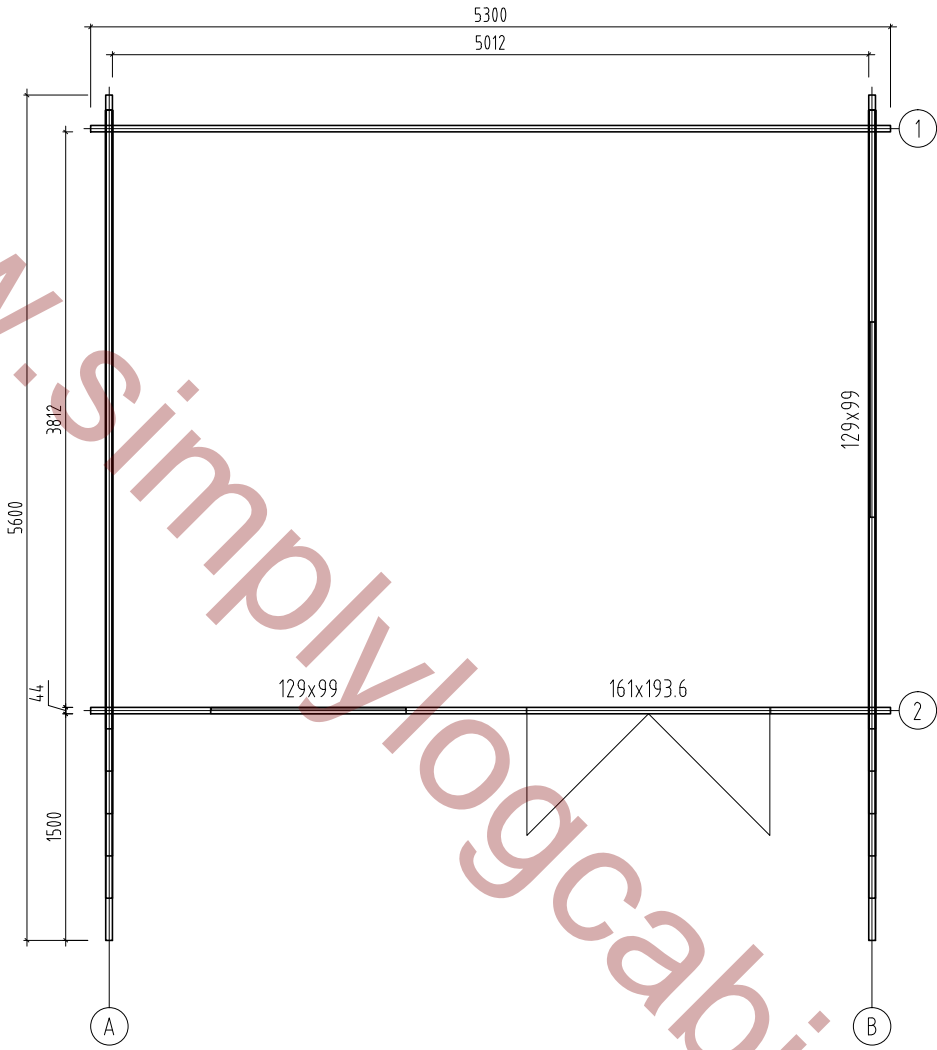

www.Simplylogcabins.co.uk