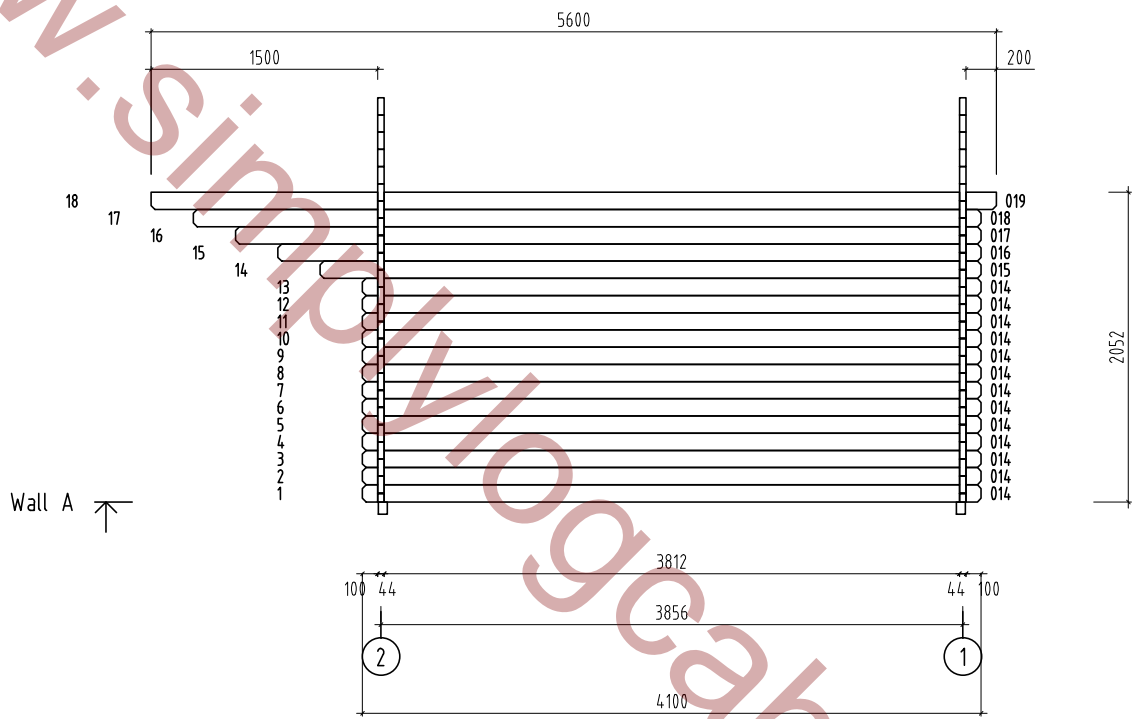

www.SimpleLogCabins.co.uk