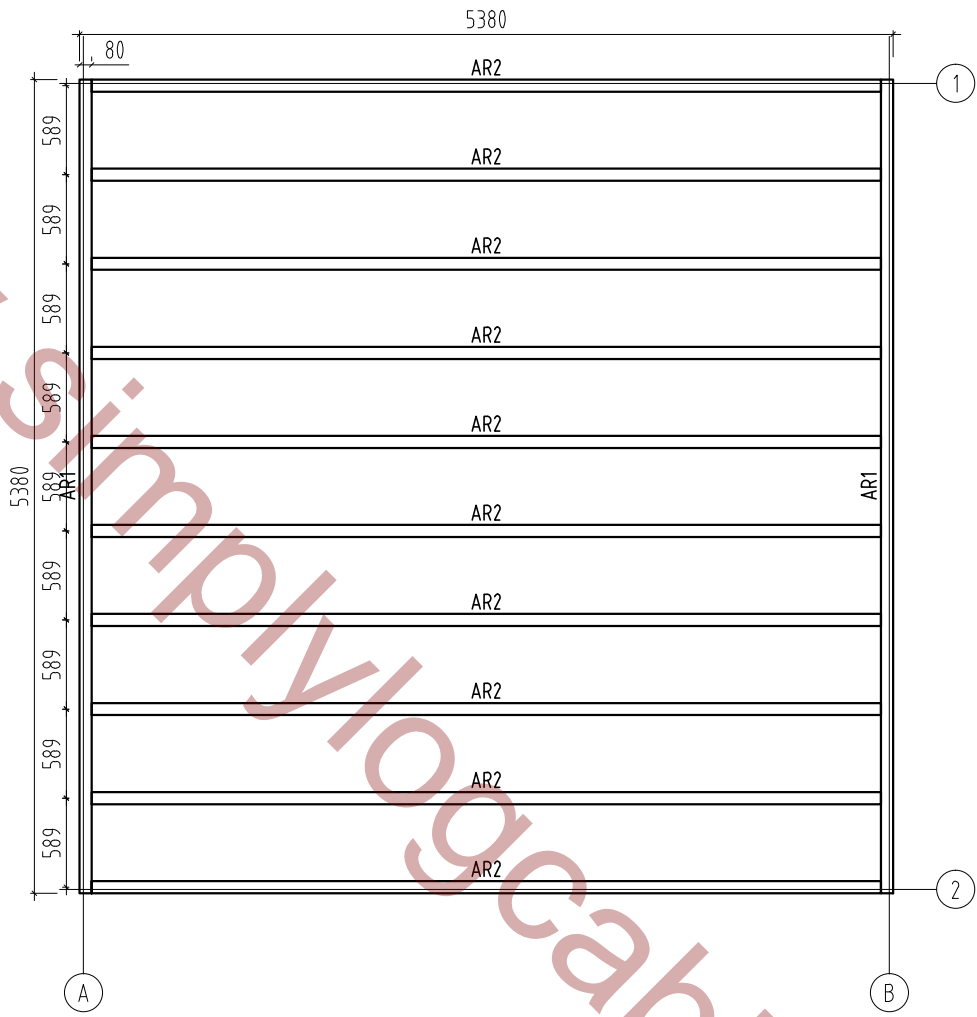

www.Simplelogcabins.co.uk