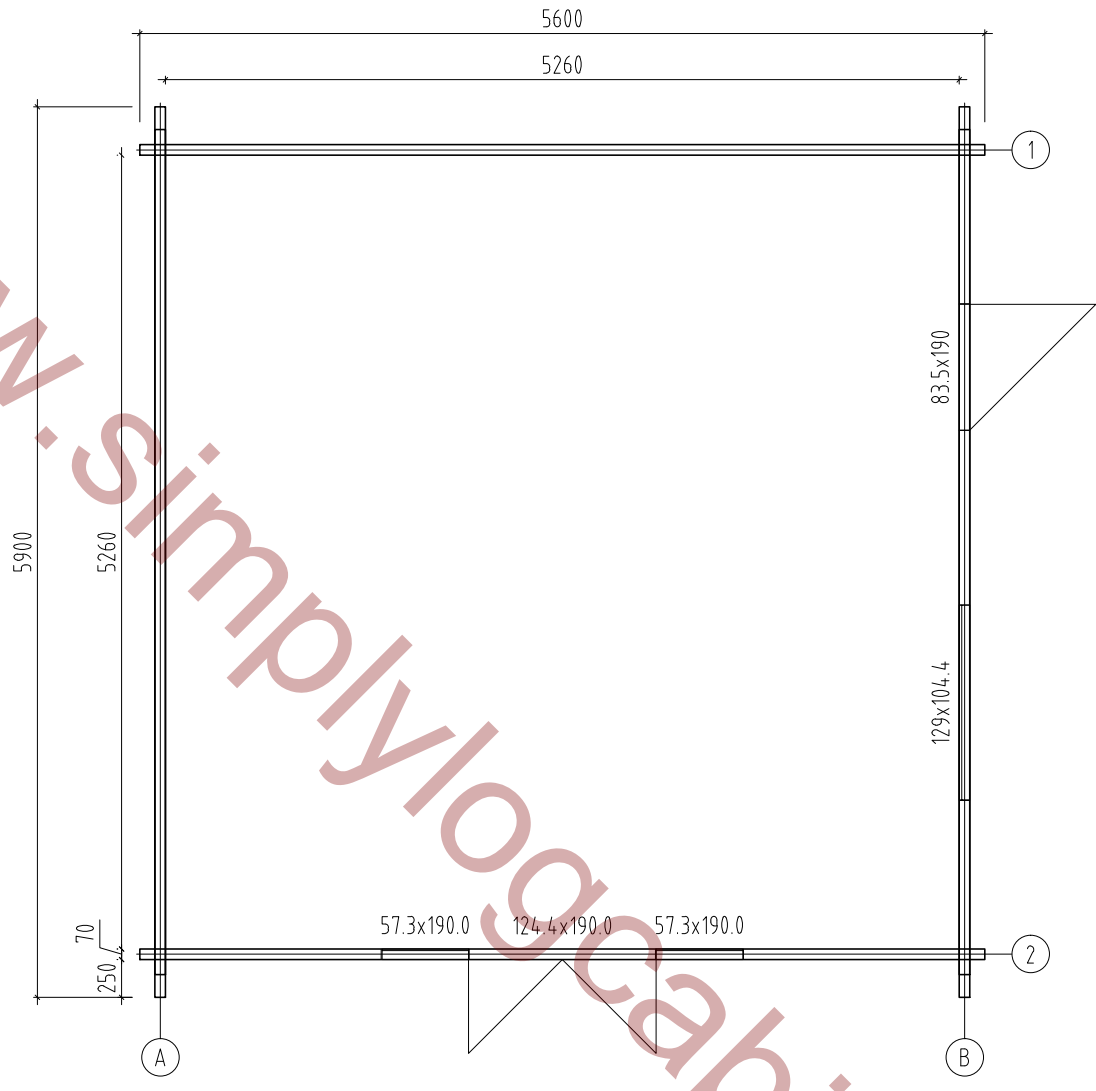

www.Simplifylogcabins.co.uk