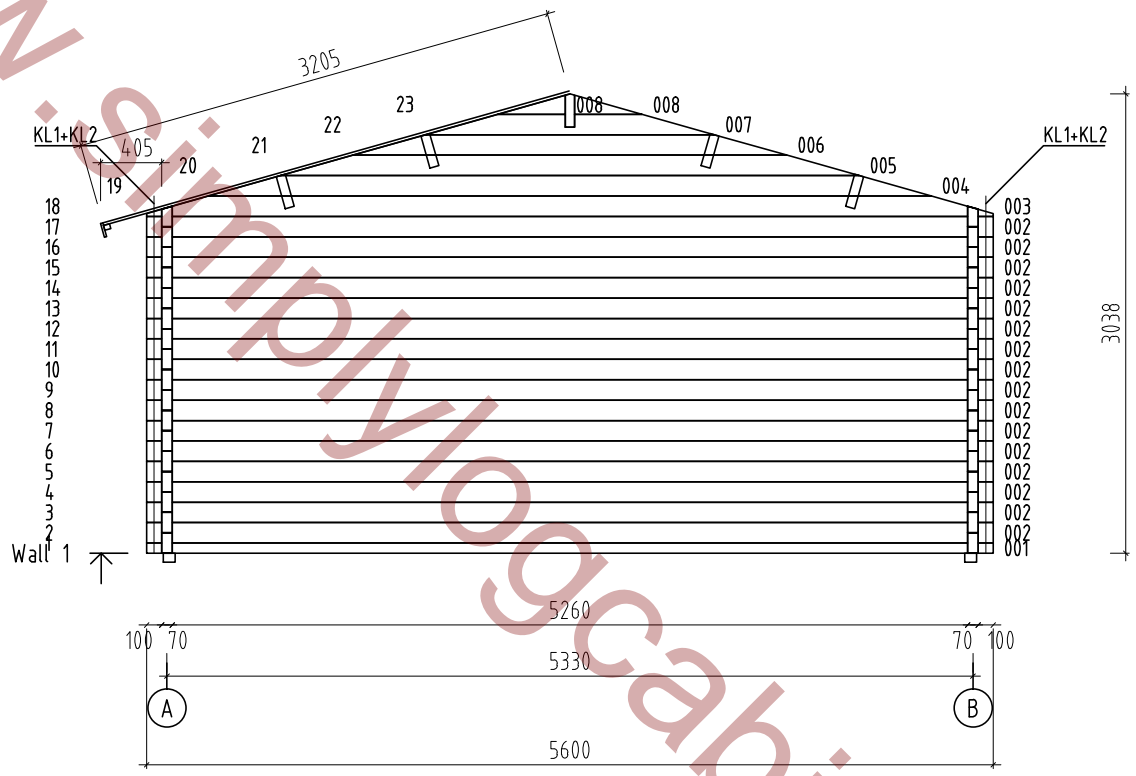

www.simplelogcabins.co.uk