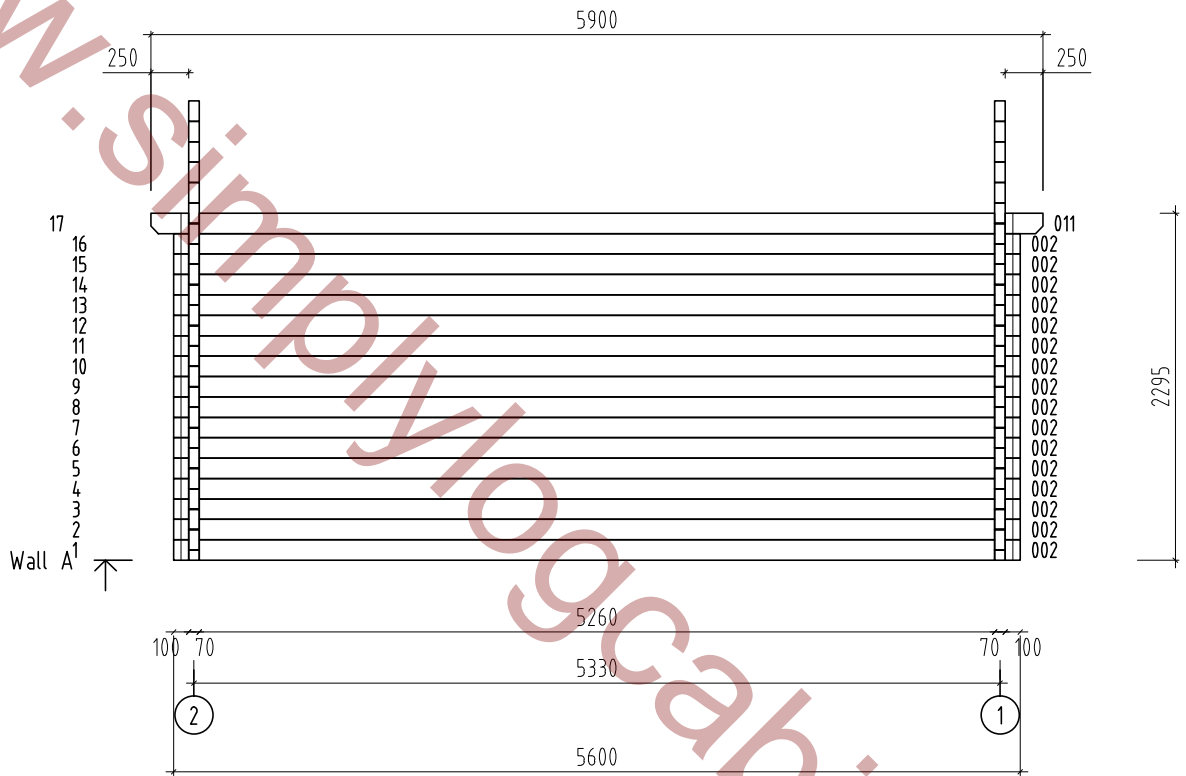

www.SimpleLogCabins.co.uk