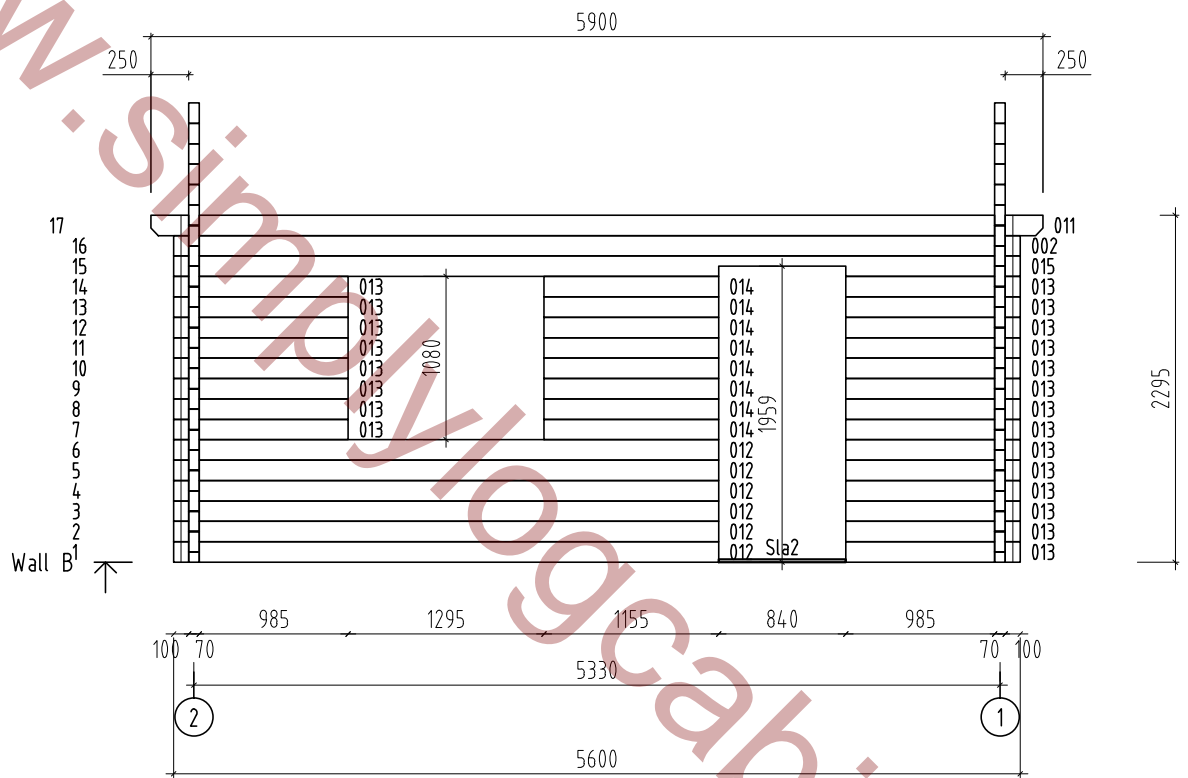

www.simplylogcabins.co.uk