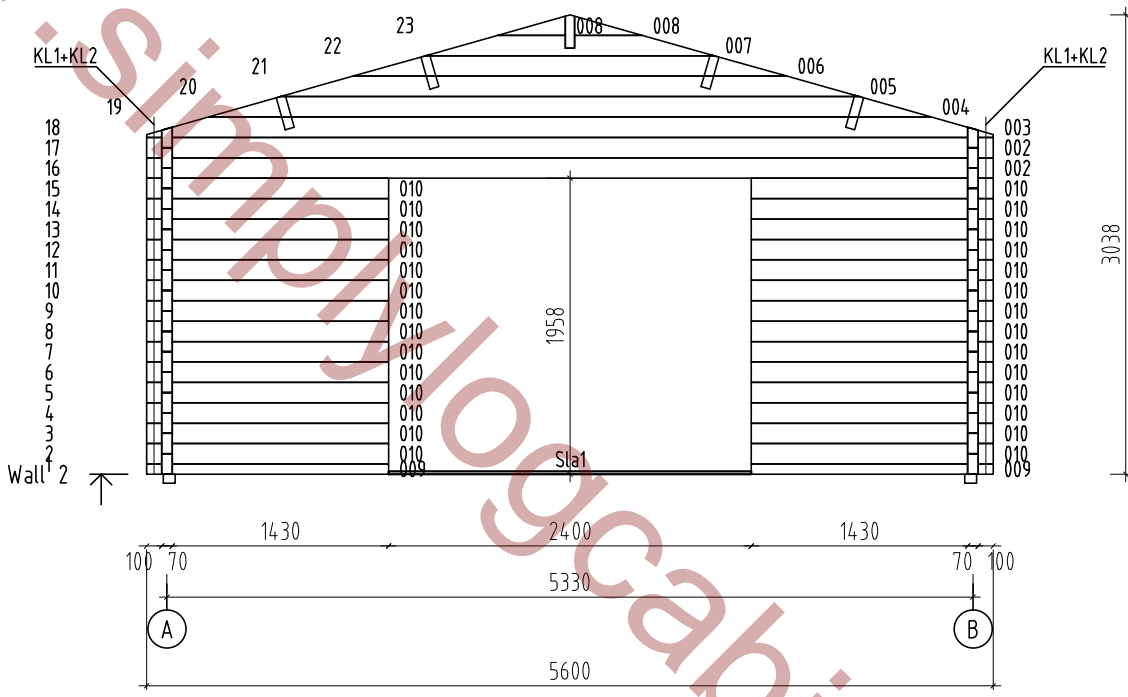

www.SimpleLogCabins.co.uk