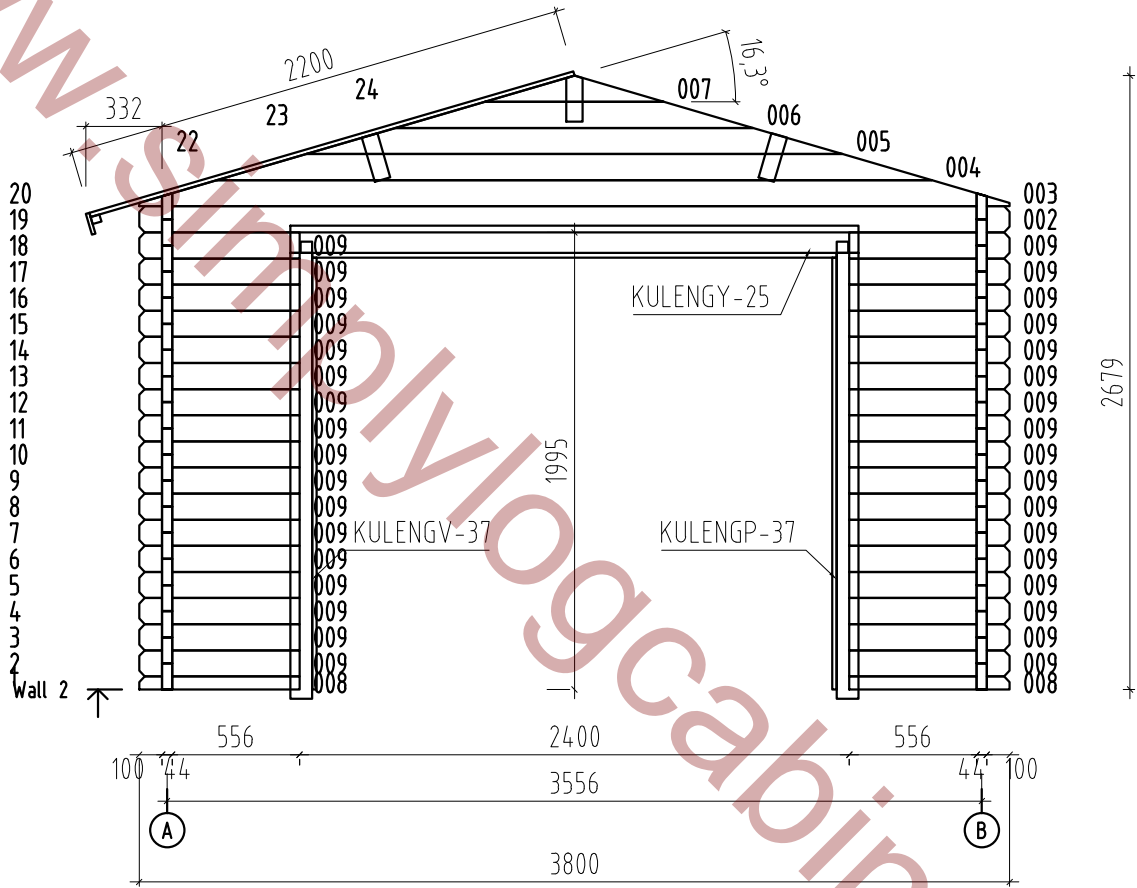

www.km-tylogcabins.co.uk