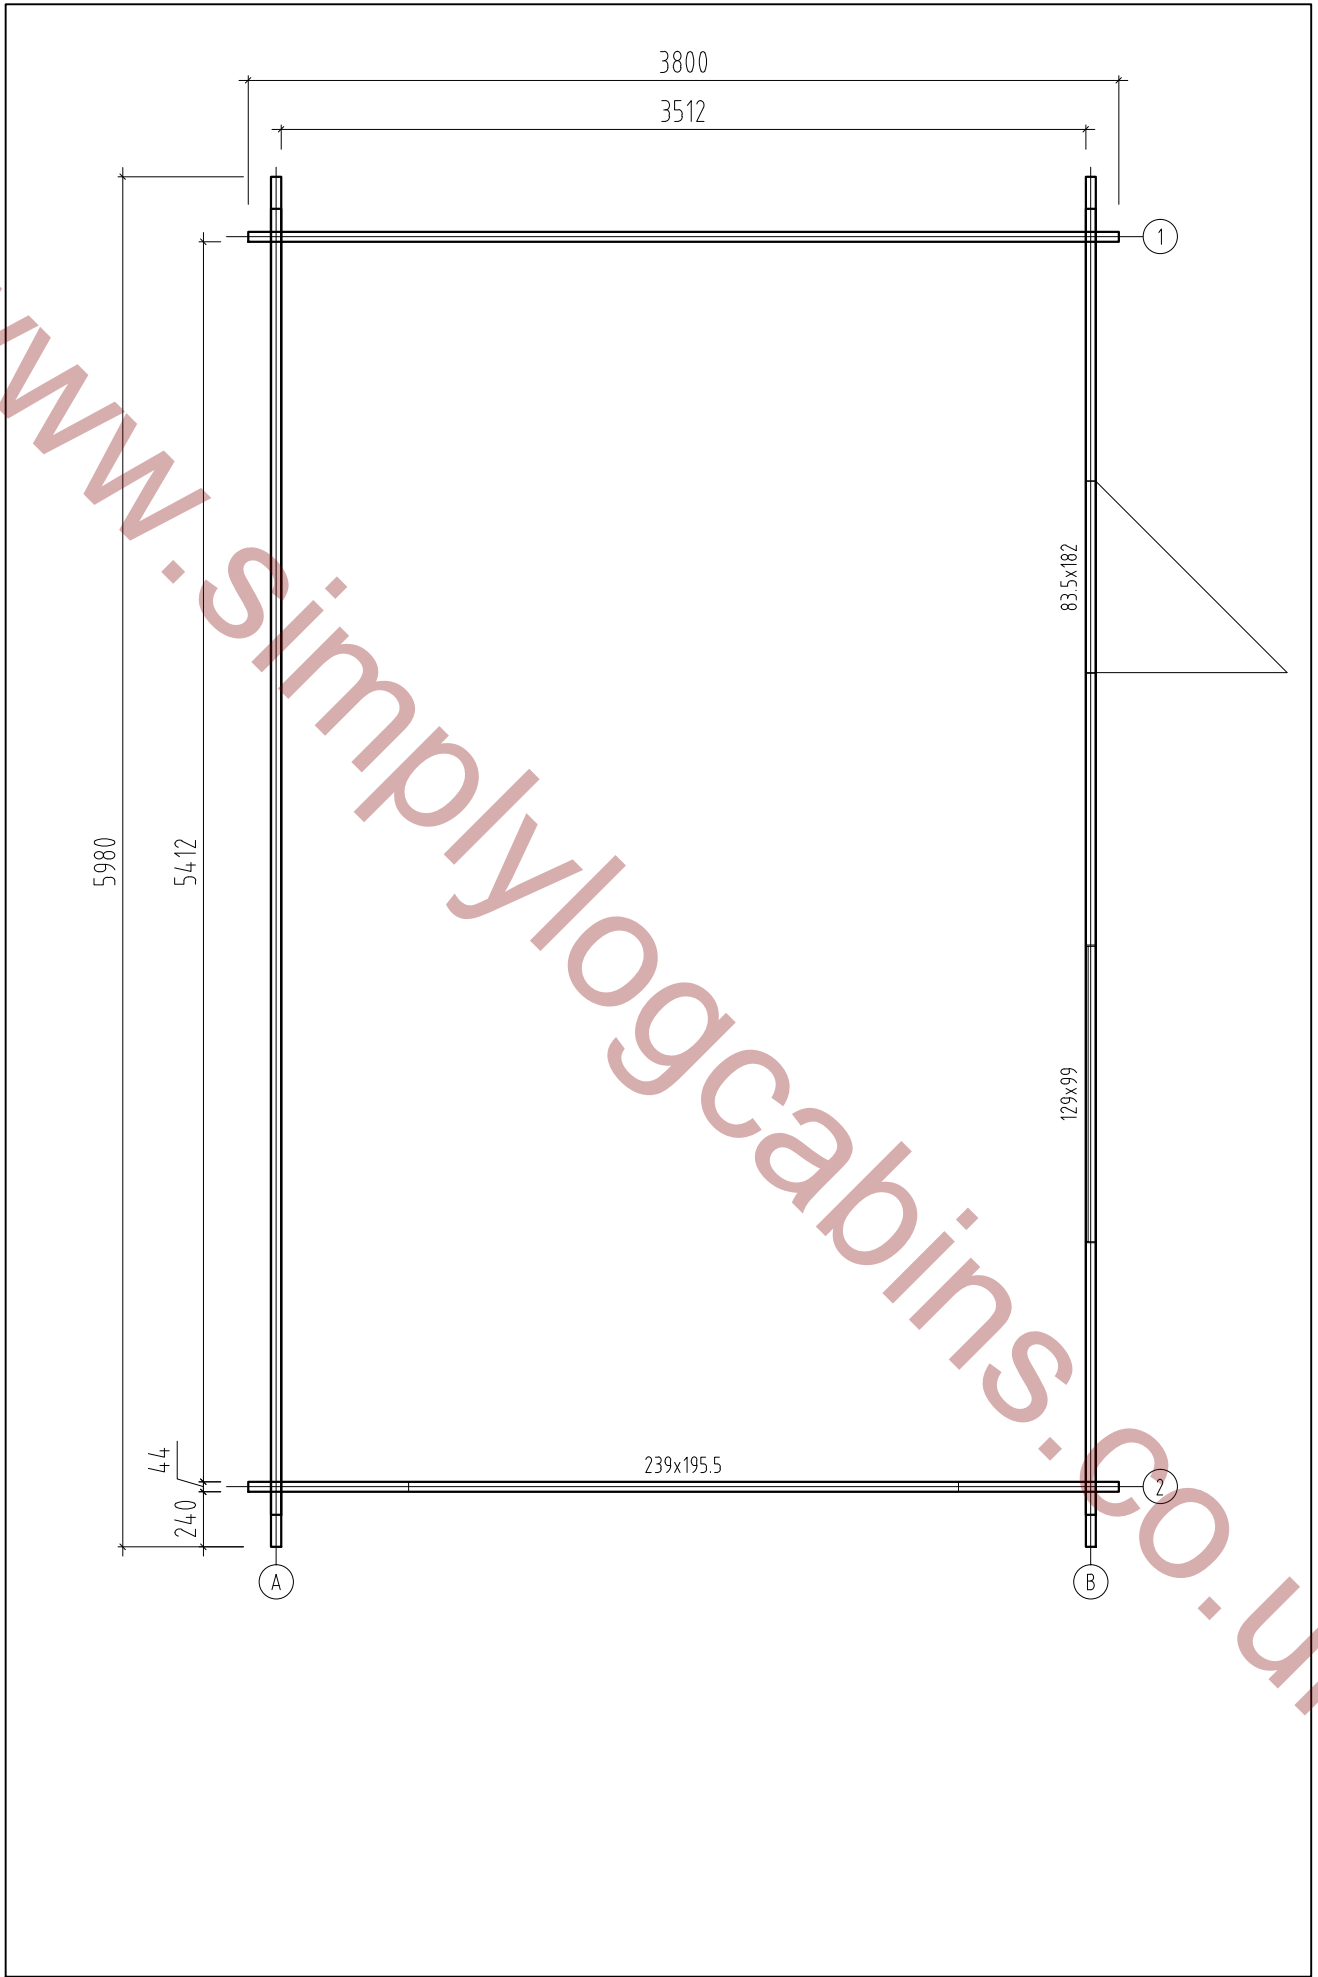

www.Simplylogcabins.co.uk