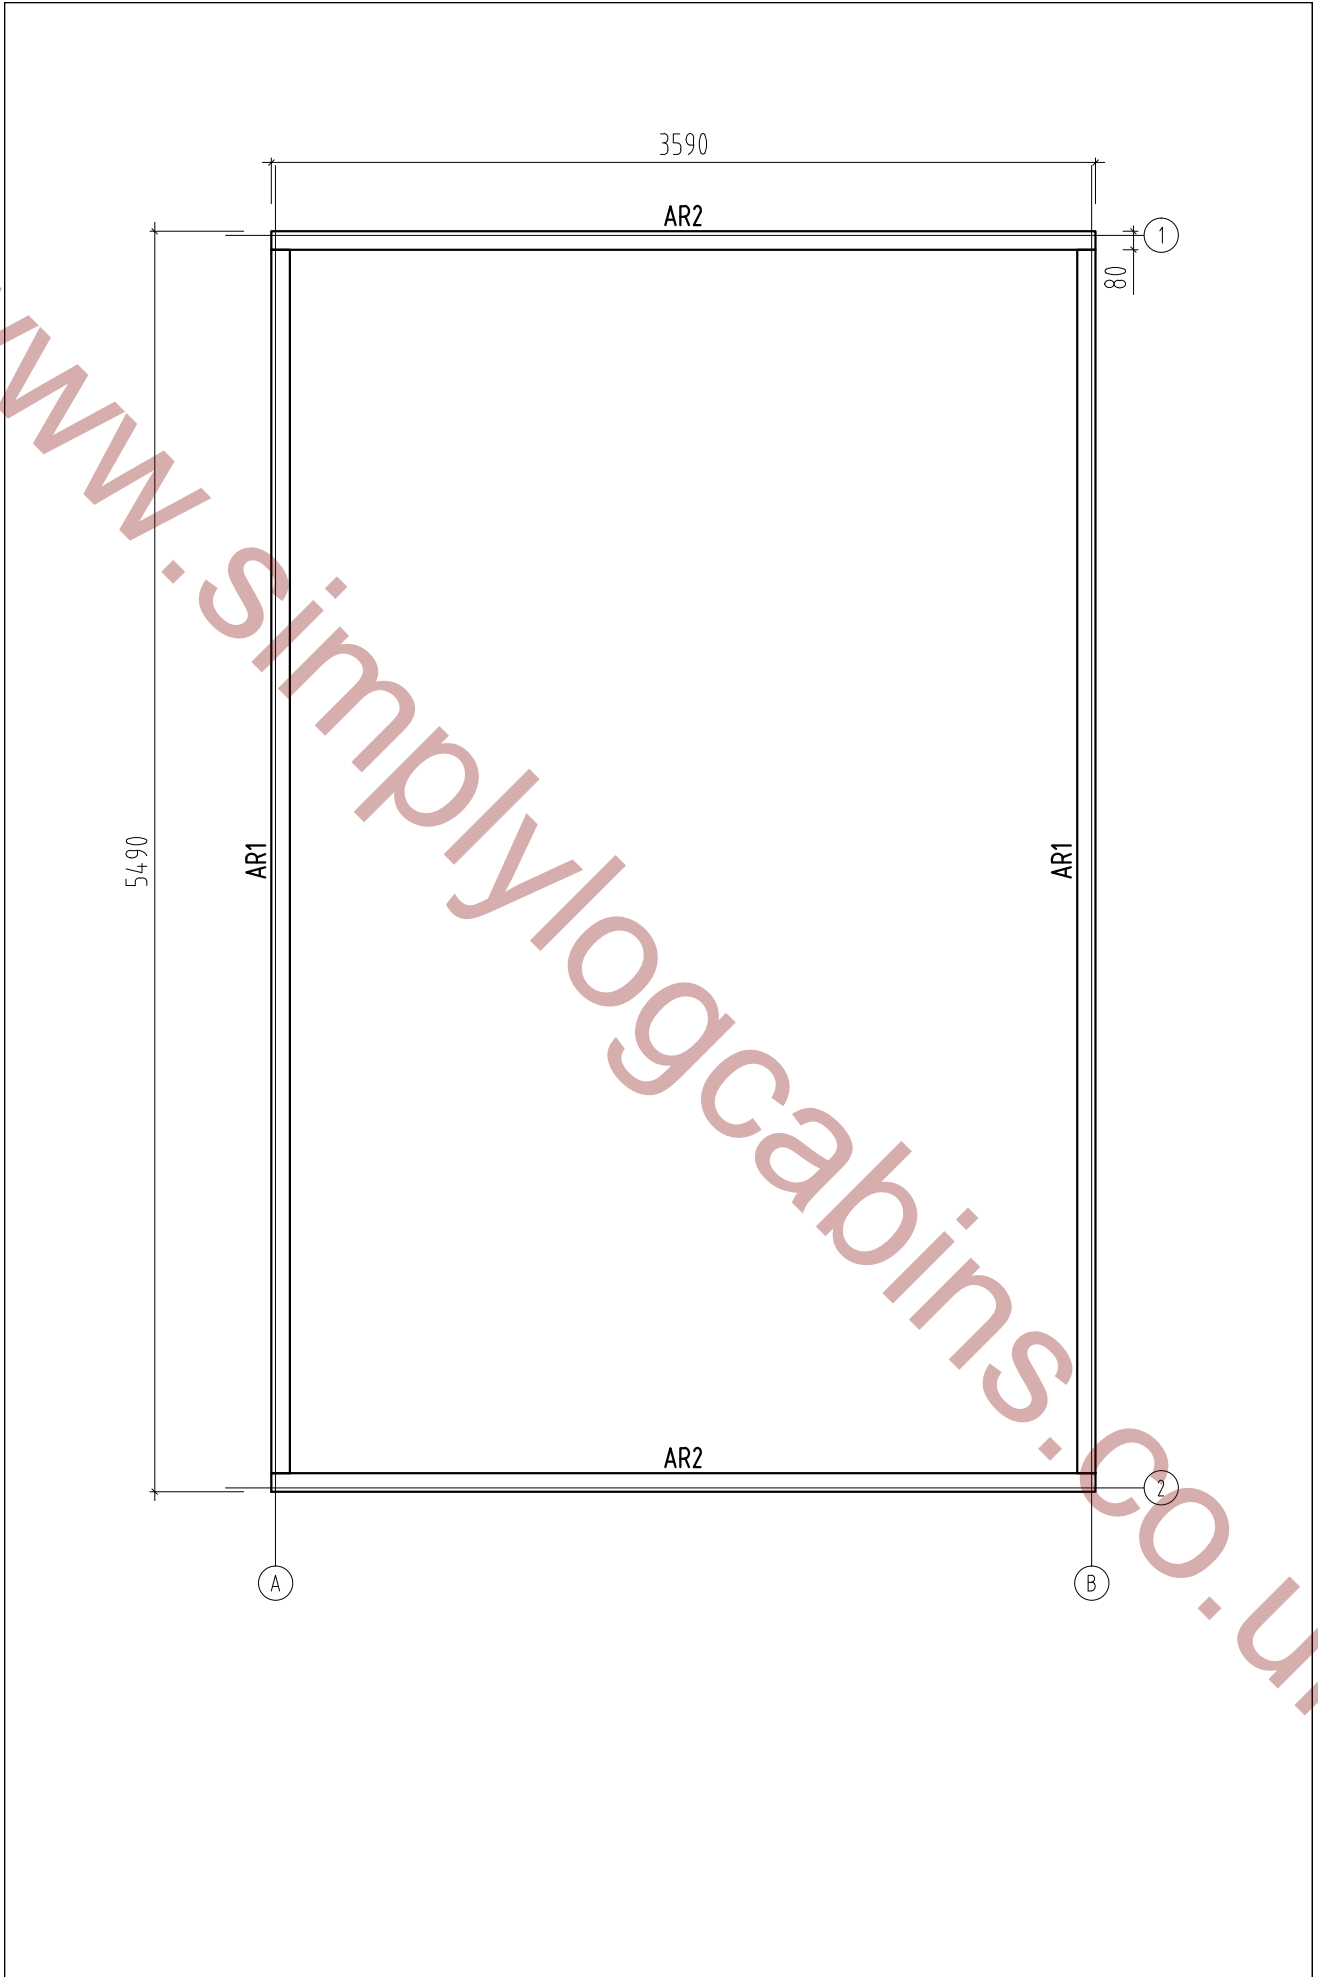

www.simplylogcabins.co.uk