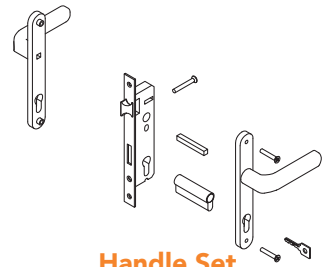

FIXED GAP INSTALLATION

FLOOR MOUNTED – For use when fitting to posts

RMG001PG

RMG002PG

RMG003PG

**1x Wall Mounted Hinge
(Top)**

**1x Floor Mounted Hinge
(Bottom)**

Lock Keep

Handle Set