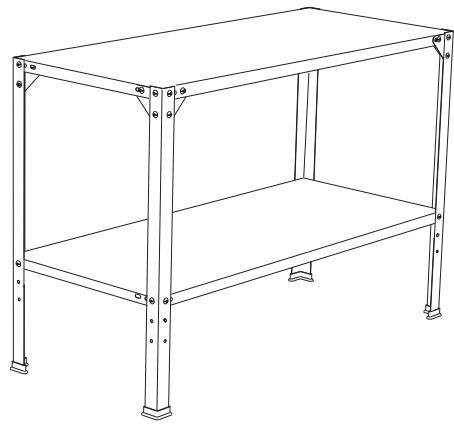

Steel Work Bench

114.5 L x 50 W x 80 H cm
45" L x 19.7" W x 31.5" H

Contents