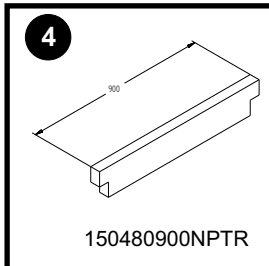

RAISED PLANTERS

IMPORTANT, RETAIN FOR FUTURE REFERENCE : READ CAREFULLY

Issue 0110

REQUIRED TOOLS : (NOT SUPPLIED)

IMPORTANT :
ASSEMBLY OF THIS
PRODUCT REQUIRES TWO
PEOPLE

SHOULD YOU REQUIRE ANY ADDITIONAL GUIDANCE WITH THE ASSEMBLY OF YOUR SHED PLEASE CONTACT OUR TECHNICAL HELP LINE ON 0844 248 9853

Thank you for choosing this garden building manufactured by the UK's largest manufacturer of timber garden products. In order to gain the most benefit from it, please note the following:

- If there are any technical queries with the product, please contact our customer help line on 0844 248 9853 between the hours of 8.30 am and 5.00 pm Monday to Friday.
- Please ensure that you thoroughly check all component parts for quantity and quality before you commence building the product. If there are any missing parts, please contact the help line as shown immediately. The manufacturer cannot be held liable for damaged items once any part of the product has been fitted or altered in any way (e.g. Painted)
- Timber is a natural material. It will shrink and swell as a result of varying moisture content.
- Please keep all plastic bags and small parts away from children in order to reduce the risk of suffocation.

FRB4501800

FRB18090

FRB9045

FRB90V2

**FPRB
FIXING PACK**