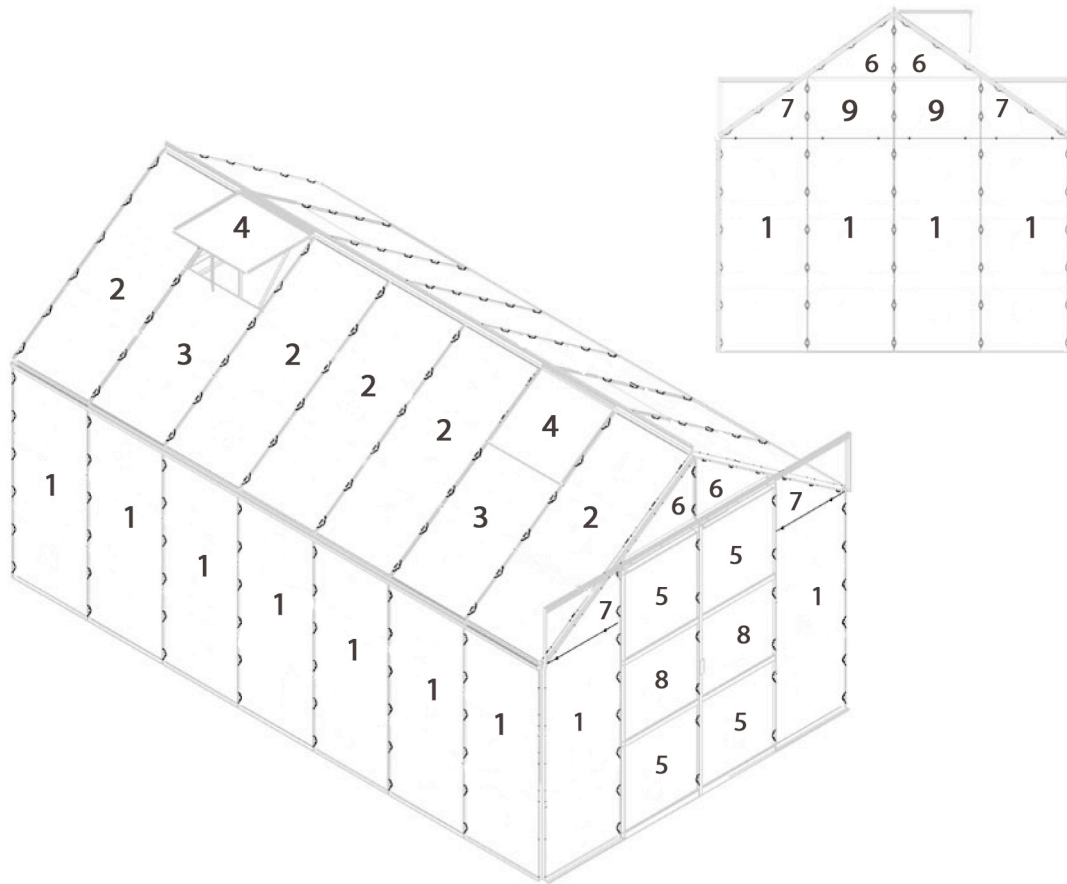

# Jupiter : Glass plan for full pane toughened glass

Use plastic 'H' profiles for joining glass in the gables. The 'H' profiles replace the Glass Retaining Clips 1012.

**An extra pane of glass is included to fit an optional louvre window**

	<b>Jupiter</b>	6700	8300	9900	11500
1	610 x 1507mm	14	16	18	20
2	610 x 1524mm	6	6	8	10
3	610 x 985mm	2	4	4	4
4	600 x 544mm	2	4	4	4
5	610 x 610mm	4	4	4	4
6	600 x 434 x 8mm	4	4	4	4
7	610 x 451 x 27mm	4	4	4	4
8	610 x 540mm	2	2	2	2
9	610 x 447mm	2	2	2	2
To Fit Louvre	610 x 1052mm	1	1	1	1
	<b>Total</b>	<b>41</b>	<b>47</b>	<b>51</b>	<b>55</b>
	Plastic 'H' profiles	6	6	6	6