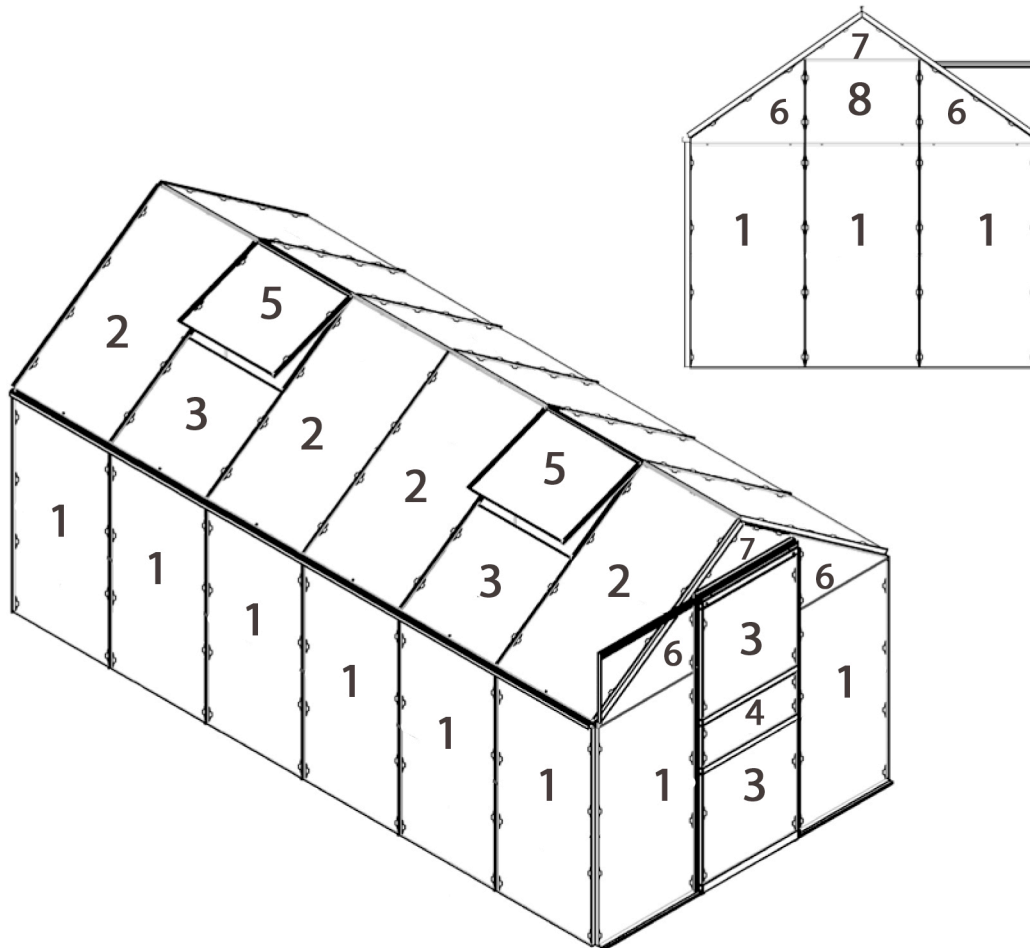

Venus : Glass plan for full pane toughened glass

Full pane glass : Use plastic 'H' profiles for joining glass in the gables. The 'H' profiles replace the Glass Retaining Clips I012.

An extra pane of glass is included to fit an optional louvre window

	Venus	2500	3800	5000	6200	7500
1	610 x 1210mm	9	11	13	15	17
2	610 x 1144mm	3	5	7	8	10
3	610 x 610mm	3	3	3	4	4
4	610 x 228mm	1	1	1	1	1
5	600 x 544mm	1	1	1	2	2
6	610 x 450 x 24mm	4	4	4	4	4
7	610 x 234 x 20mm	2	2	2	2	2
8	610 x 439mm	1	1	1	1	1
To Fit Louvre	610 x 755mm	1	1	1	1	1
	Total	25	29	33	38	42
	Plastic 'H' profiles	6	6	6	6	6